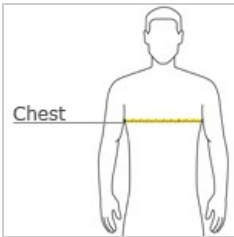

Heavy Cotton™ 100% Cotton T-Shirt. 5000

- 5.3-ounce, 100% cotton
- 99/1 cotton/poly (Ash)
- 90/10 cotton/poly (Sport Grey, Antique Cherry Red, Antique Irish Green, Antique Jade Dome, Antique Orange, Antique Sapphire)
- 50/50 cotton/poly (Blackberry, Dark Heather, Heather Military Green, Heather Red, Heathered Sapphire, Lilac, Midnight, Neon Blue, Neon Green, Russet, Sunset, Tweed, Safety Green, Safety Orange, Safety Pink, Graphite Heather)
- Seamless double-needle 7/8" collar
- Double-needle sleeves and hem
- Taped neck and shoulders
- Tearaway label

Due to the nature of 50/50 cotton/poly neon fabrics, special care must be taken throughout the printing process.

front

back

HOW TO MEASURE

CHEST

With arms down at sides, measure around the upper body, under arms and over the fullest part of the chest.

SIZE CHART

	S	M	L	XL	2XL	3XL
Chest	34-36	38-40	42-44	46-48	50-52	54-56

COLOR INFORMATION

										
Antique Cherry Red PMS 7427C	Antique Irish Green PMS 348C	Antique Jade Dome PMS 7715C	Antique Orange PMS 7599C	Antique Sapphire PMS 7706C	Ash* PMS COOL GREY 3 C	Azalea PMS 2045C	Berry PMS 683C	Black PMS 426C	Blackberry PMS 276C	Brown Savana PMS 7531C
										
Cardinal PMS 1955 C	Carolina Blue PMS 659C	Charcoal PMS COOL GRAY 10C	Cobalt PMS 2746C	Coral Silk PMS 1777C	Cornsilk PMS 393C	Daisy PMS 122C	Dark Chocolate PMS 412C	Dark Heather PMS 7545C	Electric Green PMS 361C	Forest PMS 5535C
										
Garnet PMS 188C	Gold PMS 1235C	Graphite Heather PMS 424C	Gravel PMS COOL GRAY 8C	Heather Military Green PMS 416C						